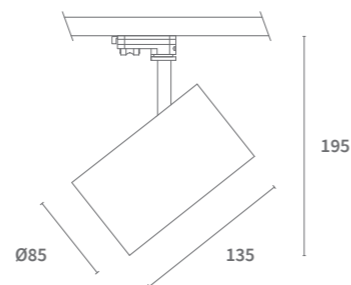

*More options available! Contact us to customize your fixture down to the finest details.

PRODUCT LIST								
Article No.	Product Name	Colour	CCT	CRI	System Lumen	System Power	System Efficacy	Reflector
2.17.4760	Tracklight Stio LED	White	3000K PW	>90Ra	2844m	18.5W	154lm/W	18°
2.17.4761	Tracklight Stio LED	White	3000K PW	>90Ra	2748lm	18.4W	150lm/W	28°
2.17.4677	Tracklight Stio LED	White	3000K PW	>90Ra	2723lm	18.4W	148lm/W	40°
2.17.4762	Tracklight Stio LED	White	3000K PW	>90Ra	2728lm	18.4W	148lm/W	55°
2.17.4763	Tracklight Stio LED	Black	3000K PW	>90Ra	2844m	18.5W	154lm/W	18°
2.17.4764	Tracklight Stio LED	Black	3000K PW	>90Ra	2748lm	18.4W	150lm/W	28°
2.17.4678	Tracklight Stio LED	Black	3000K PW	>90Ra	2723lm	18.4W	148lm/W	40°
2.17.4765	Tracklight Stio LED	Black	3000K PW	>90Ra	2728lm	18.4W	148lm/W	55°
2.17.4766	Tracklight Stio LED	White	4000K PW	>90Ra	2975lm	18.4W	162lm/W	18°
2.17.4767	Tracklight Stio LED	White	4000K PW	>90Ra	2879lm	18.3W	157lm/W	28°
2.17.4681	Tracklight Stio LED	White	4000K PW	>90Ra	2889lm	18.3W	158lm/W	40°
2.17.4768	Tracklight Stio LED	White	4000K PW	>90Ra	2891lm	18.3W	158lm/W	55°
2.17.4769	Tracklight Stio LED	Black	4000K PW	>90Ra	2975lm	18.4W	162lm/W	18°
2.17.4770	Tracklight Stio LED	Black	4000K PW	>90Ra	2879lm	18.3W	157lm/W	28°
2.17.4682	Tracklight Stio LED	Black	4000K PW	>90Ra	2889lm	18.3W	158lm/W	40°
2.17.4771	Tracklight Stio LED	Black	4000K PW	>90Ra	2891lm	18.3W	158lm/W	55°
2.17.4772	Tracklight Stio LED	White	3000K PW	>90Ra	3294lm	22.3W	148lm/W	18°
2.17.4773	Tracklight Stio LED	White	3000K PW	>90Ra	3264lm	22.3W	146lm/W	28°
2.17.4679	Tracklight Stio LED	White	3000K PW	>90Ra	3214lm	22.4W	144lm/W	40°
2.17.4774	Tracklight Stio LED	White	3000K PW	>90Ra	3241lm	22.5W	144lm/W	55°
2.17.4775	Tracklight Stio LED	Black	3000K PW	>90Ra	3294lm	22.3W	148lm/W	18°
2.17.4776	Tracklight Stio LED	Black	3000K PW	>90Ra	3264lm	22.3W	146lm/W	28°
2.17.4680	Tracklight Stio LED	Black	3000K PW	>90Ra	3214lm	22.4W	144lm/W	40°
2.17.4777	Tracklight Stio LED	Black	3000K PW	>90Ra	3241lm	22.5W	144lm/W	55°
2.17.4778	Tracklight Stio LED	White	4000K PW	>90Ra	3412lm	22.2W	153lm/W	18°
2.17.4779	Tracklight Stio LED	White	4000K PW	>90Ra	3392lm	22.3W	152lm/W	28°
2.17.4683	Tracklight Stio LED	White	4000K PW	>90Ra	3401lm	22.4W	152lm/W	40°
2.17.4780	Tracklight Stio LED	White	4000K PW	>90Ra	3387lm	22.3W	152lm/W	55°
2.17.4781	Tracklight Stio LED	Black	4000K PW	>90Ra	3412lm	22.5W	153lm/W	18°
2.17.4782	Tracklight Stio LED	Black	4000K PW	>90Ra	3392lm	22.3W	152lm/W	28°
2.17.4684	Tracklight Stio LED	Black	4000K PW	>90Ra	3401lm	22.4W	152lm/W	40°
2.17.4783	Tracklight Stio LED	Black	4000K PW	>90Ra	3387lm	22.3W	152lm/W	55°