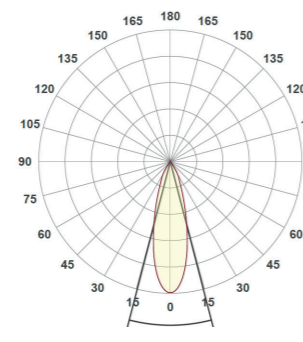

*More options available! Contact us to customize your fixture down to the finest details.