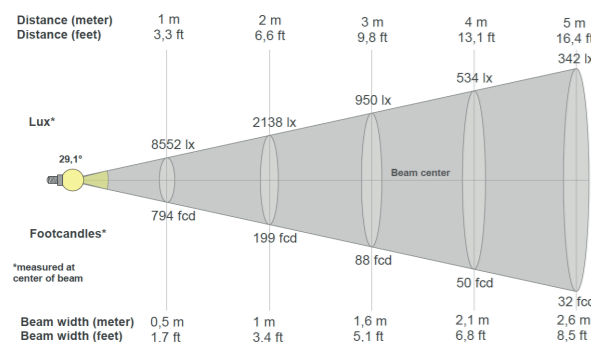

*More options available! Contact us to customize your fixture down to the finest details.